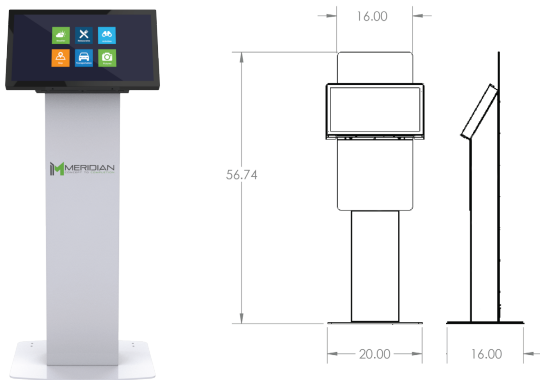

MERIDIAN

G3

The slim design offers maximum audience reach while occupying limited space. Additional mobility features make the G3 ideal for all industries. The compact design fits into limited spaces while still offering users the same quality interactive experience.

AVAILABLE COMPONENTS:

- Rugged Keyboard
- Payment Terminal
- WiFi or Cellular Connectivity
- All-In-One, Tablet, or Mini PC
- Barcode Scanner

POWDER COAT COLOR OPTIONS:

Black Silver White Custom

Custom Pantone Matching Available
Full Color Lexan Laminated Graphics Available

SCREEN SIZE: 22"

Both landscape and portrait orientation available

For More Information

SALES@MZERO.COM | 866 454 6757

22"
Landscape

STANDARD CONSTRUCTION:

- Durable Steel Enclosure
- PC-Solid State, i3, i5, or i7
- High Quality Powder Coat
- Standard Security Locks
- Front Access

DIMENSIONS:

Height: 56.75" Width: 16"
Depth: 16" Weight: ~95 lbs
Base Plate: 20" x 16"

*Dimensions and drawings for other screen sizes available upon request

SCREEN:

- Screen Sizes available in microtouch